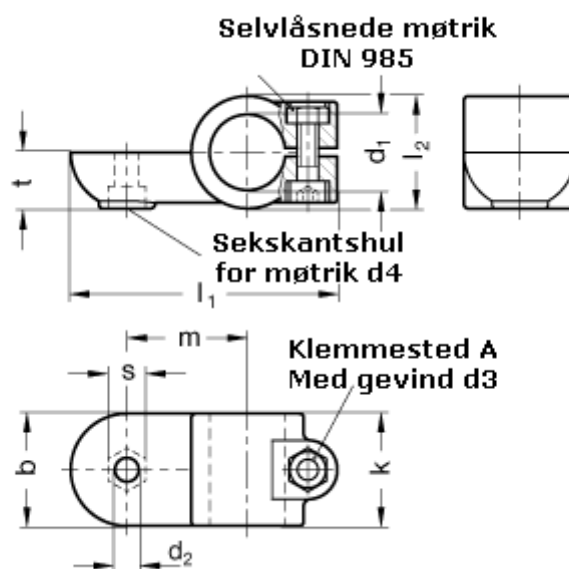

Article number: 20278B20IV2SW

Description: E+G Swivel clamp connector
GN278-B20-IV-2-SW

Measures

$b = 40$	$m = 43$
$d_1 = B20$	$s = 13.0$
$d_2 = 8.5$	$t = 20.0$
$d_3 = M 8$	
$d_4 = M 8$	
$k = 40$	
$l_1 = 95$	
$l_2 = 40$	